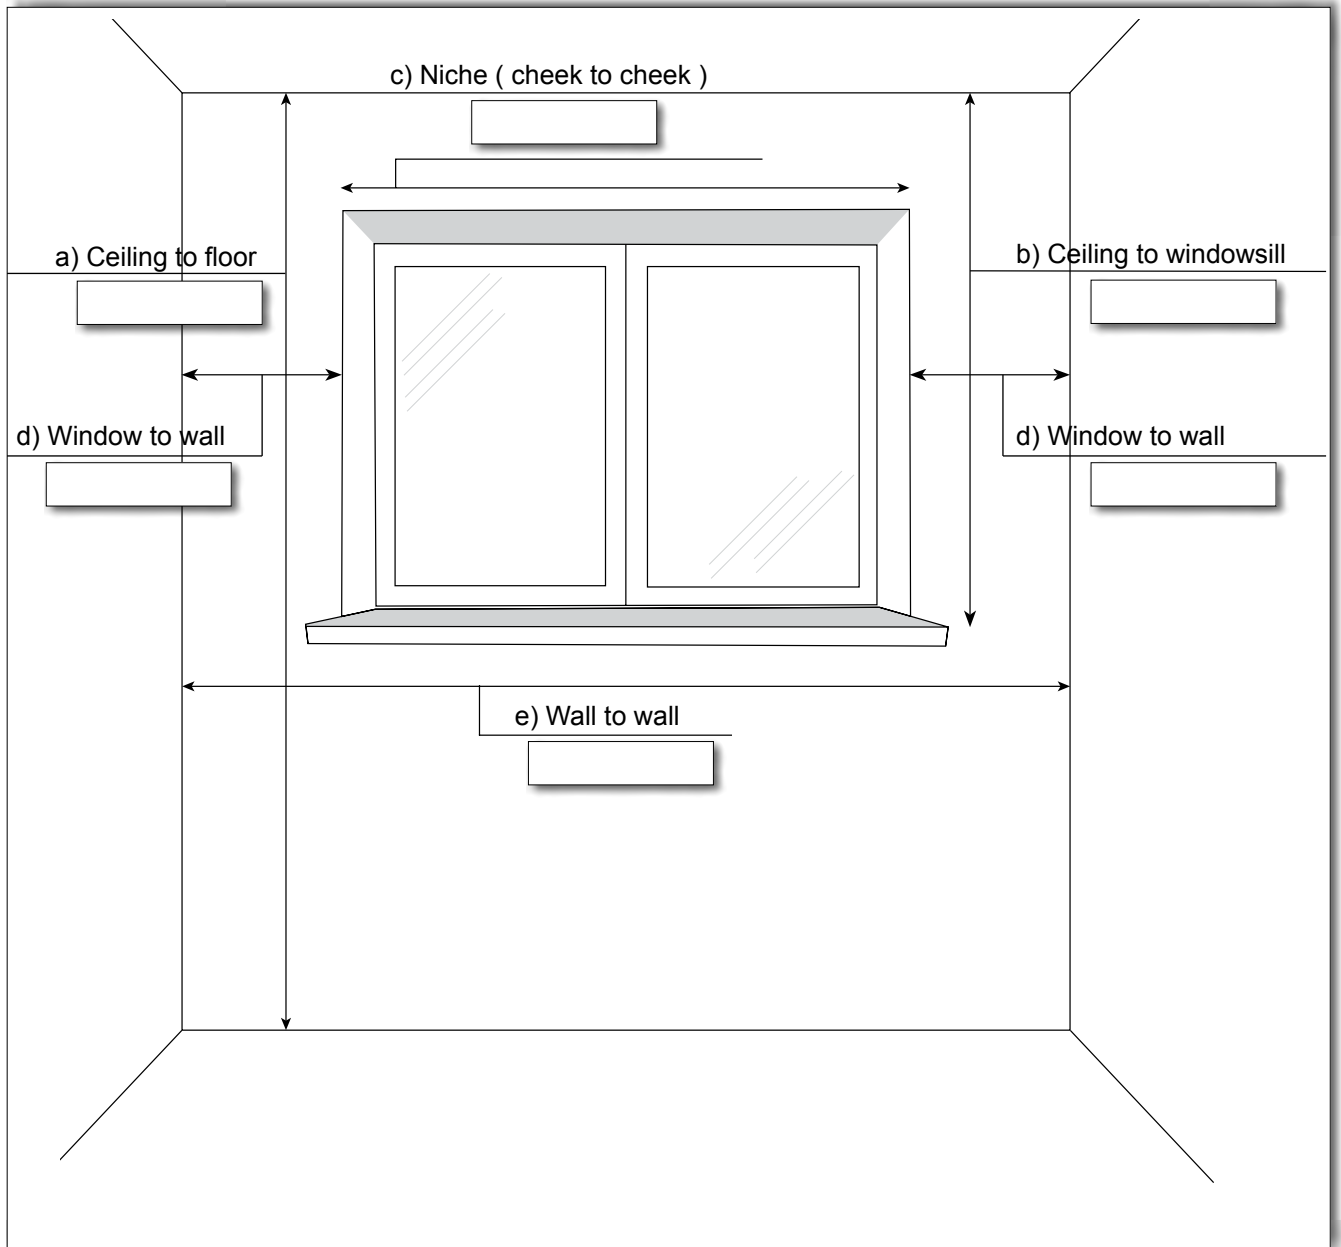

The production of your curtain can almost begin, we only need the desired dimensions and the desired scarf hanger:

Please enter here the exact dimensions of the composition of your window, so we can plan for you.

2.4

Your dimensions (normal window):

Please enter in the provided fields the corresponding dimensions in cm.
With your dimensions we can create an exact and individual quotation.