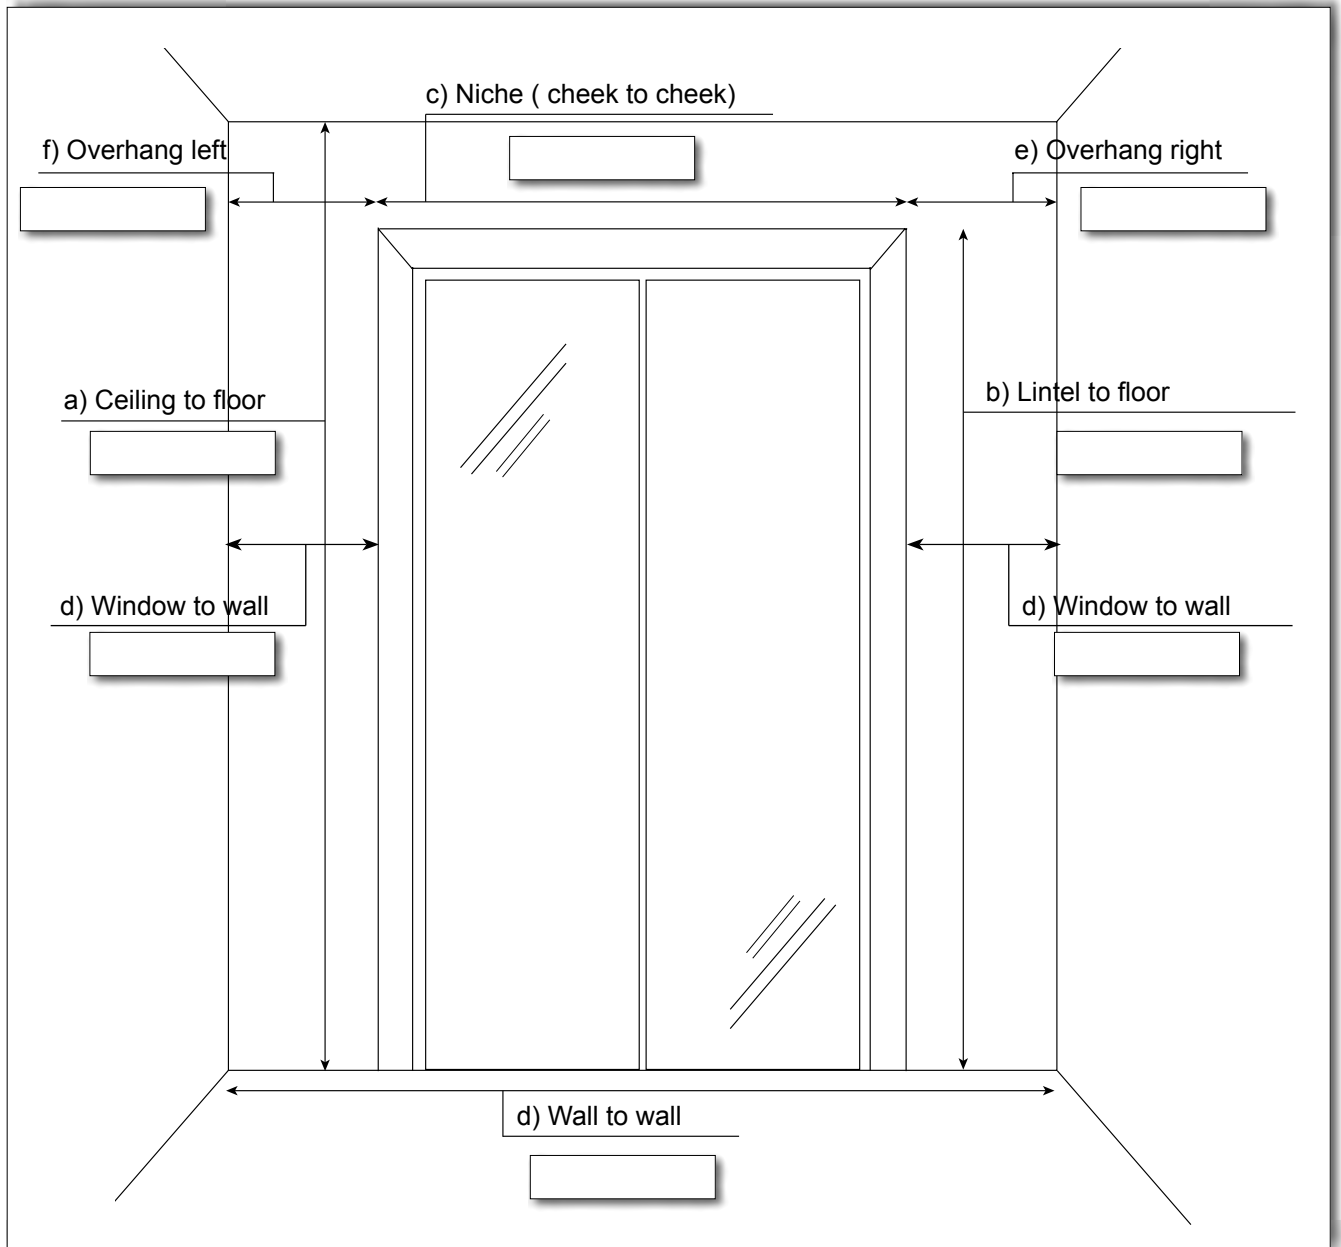

The production of your curtain can almost begin, we only need the desired dimensions and the desired scarf hanger:

Please enter here the exact dimensions of the composition of your window, so we can plan for you.

2.5

Your dimensions:

Please enter in the provided fields the corresponding dimensions in cm. With your dimensions we can create an exact and individual quotation.