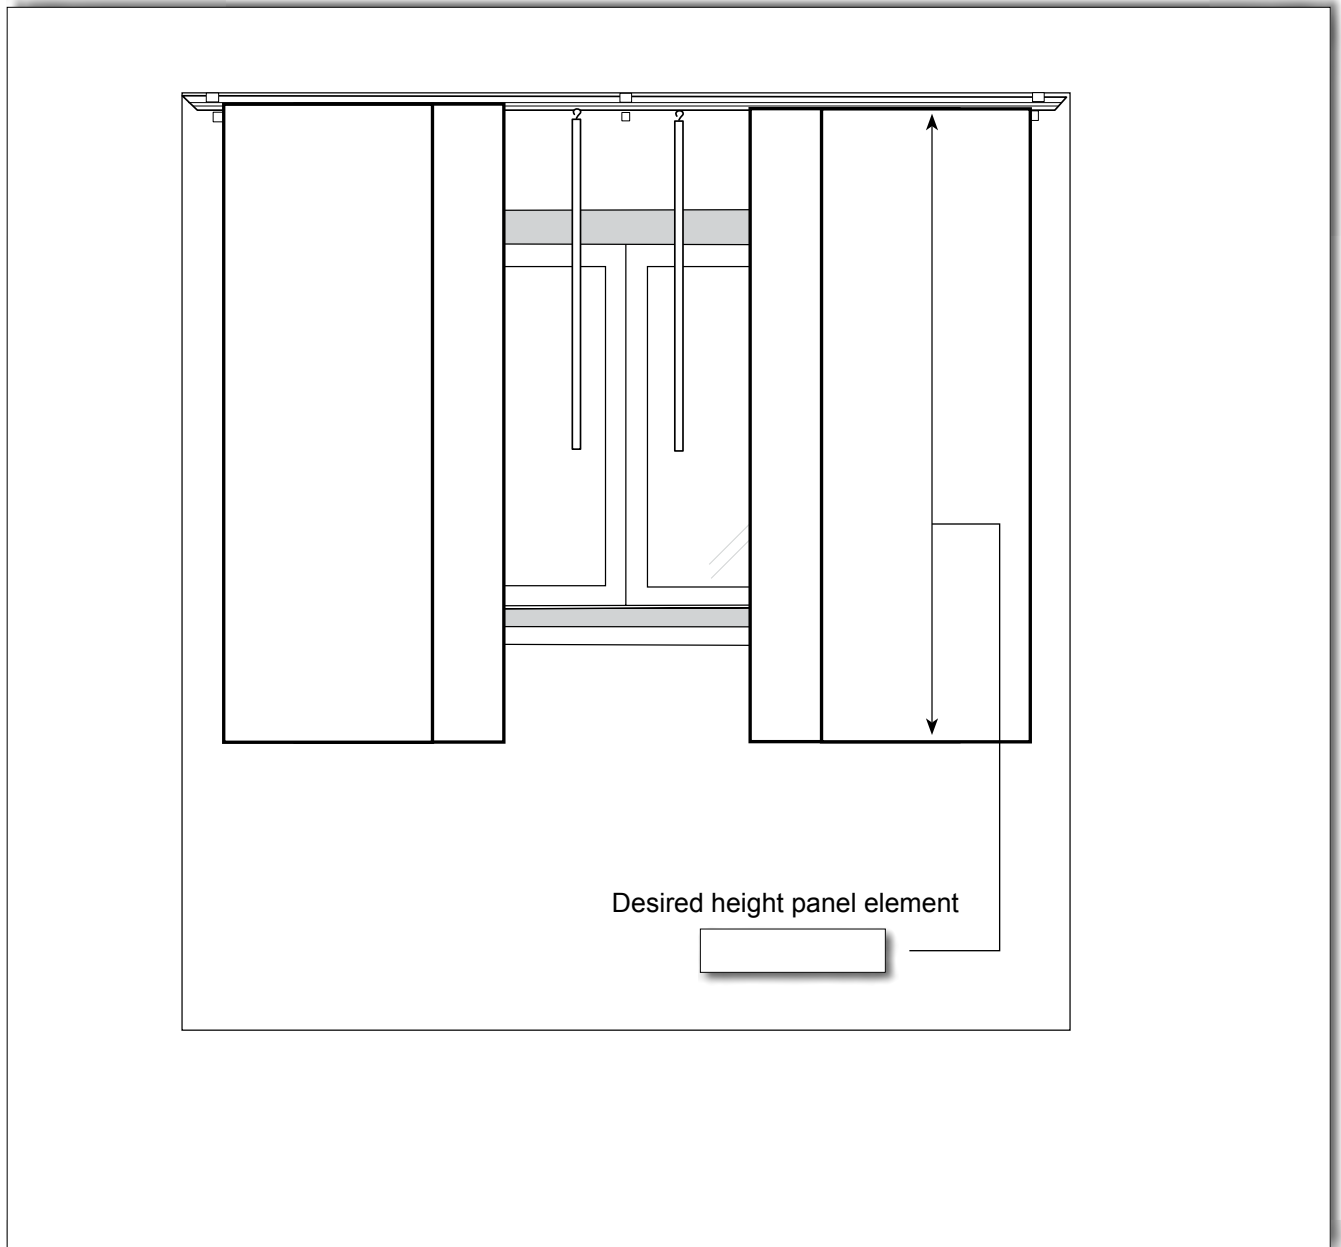

The production of your curtain can almost begin, we only need the desired dimensions and the desired scarf hanger:

Please enter here the exact dimensions of the composition of your window, so we can plan for you.

2.3

Your dimensions (normal window):

Please enter in the provided fields the corresponding dimensions in cm.
With your dimensions we can create an exact and individual quotation.