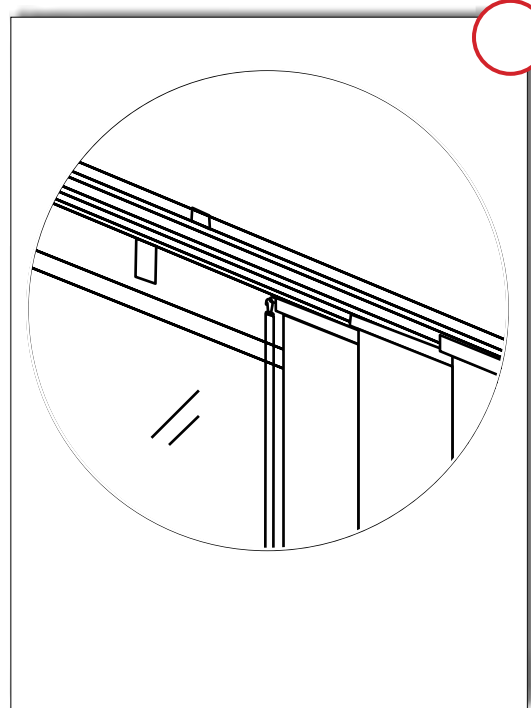

With us you have the option to receive curtains trimmed, sutured and provided with a loop tape. If you do not have devices (rail and panels) you can get the curtains in one complete package from us. There, the complete technology for assembly is included.

2.1

without technology

You get the fabric in your specified dimensions cutted, sewn and fitted with loop tape.

with complete technology

You get the fabric in your specified dimensions cutted, sewn with a loop tape + complete mounting-accessories such as rail and panel.