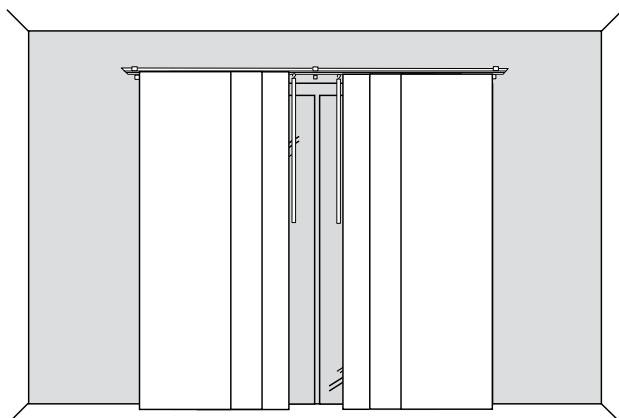

next to the decorative curtains.

2. Panel curtains

Panel curtains are an excellent view-protection for your windows.

These are also often used as a room divider.

With us you have the option to receive curtains trimmed, sutured and provided with a loop tape. If you do not have devices (rail and panels) you can get the curtains in one complete package from us. There, the complete technology for assembly is included.

Do not hesitate to contact us!

Speak directly with our Interior Master Iris Ewering or send an e-mail:

☎ +49 (0) 1635-948719

✉ raumausstattung@ewering.de

Panel curtains

Panel curtains are an excellent view-protections for your windows. These are also often used as a room divider.